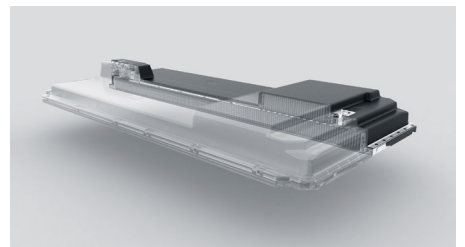

Ultra-safe Hybrid Blade Battery