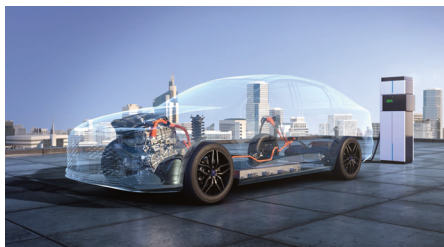

## SPORTY STYLE & EXCEPTIONAL EFFICIENCY

3.8L/100km NEDC fuel consumption

1245km NEDC combined range

7.9s 0-100km/h acceleration

Exceptional NVH performance

Cutting-edge Electric Hybrid System (EHS)

Ultra-safe Hybrid Blade Battery