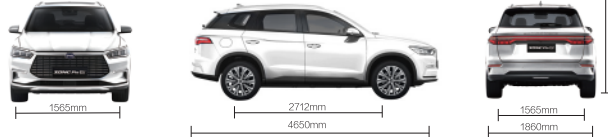

BASIC PARAMETER			
SPECS NAME	GL	GLX	GS
Length (mm)		4650	
Width (mm)		1860	
Height (mm)		1700	
Wheelbase (mm)		2712	
Track (mm) (F/R)		1565/1565	
Min. ground clearance (mm) (full-load)		≥150	
Min. turning radius (m)		≤5.8	
Curb weight (kg)	1745		1830
Gross weight (kg)	2120		2205
Seats		5	
Cargo volume (L)		406/1340	
Tire		235/50 R19	
FRONT MOTOR			
Max. power (kW)	120		135
Max. torque (Nm)	280		280
REAR MOTOR			
Max. power (kW)		—	
Max. torque (Nm)		—	
TRANSMISSION			
Transmission		BYDNT28	
BATTERY			
Battery type		NCM	
Capacity (kWh)	59.1		71
Voltage (V)	438		525.6
Cell capacity(Ah)	135		135
CHARGING			
Charging power (kW)		7/60 (AC/DC)	
Charging time (h)		9/1	10/1.5
PERFORMANCE			
Electric range (km) (NEDC)	400		500
Top speed (km/h)		≥150	
Gradeability		30%	
0-100 km/h acceleration time (s)	10.7		10.5
CHASSIS			
Drive mode		Front Drive	
Front suspension		Macpherson independent suspension	
Rear suspension		Multi-link Independent Suspension	
Front brake		Vented disc	
Rear brake		Disc	

Vehicle Size:

Body color: