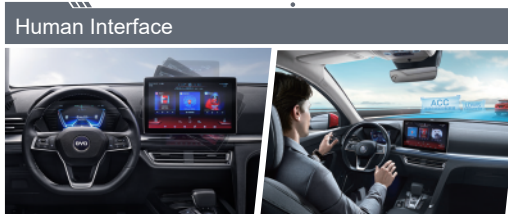

SONG Pro EV

Michele Paganetti
Global Interior Design Director